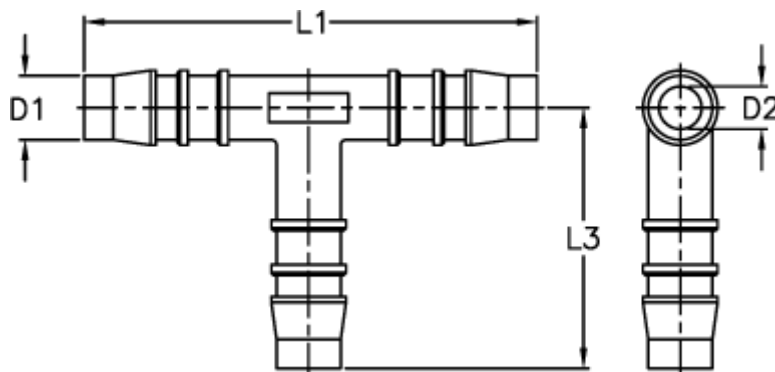

Article number: 027608900013

Description: Norma hose coupling TS 13

## Measures

---

D1 = 13

D2 = 8.6

L1 = 73.0

L3 = 36.0